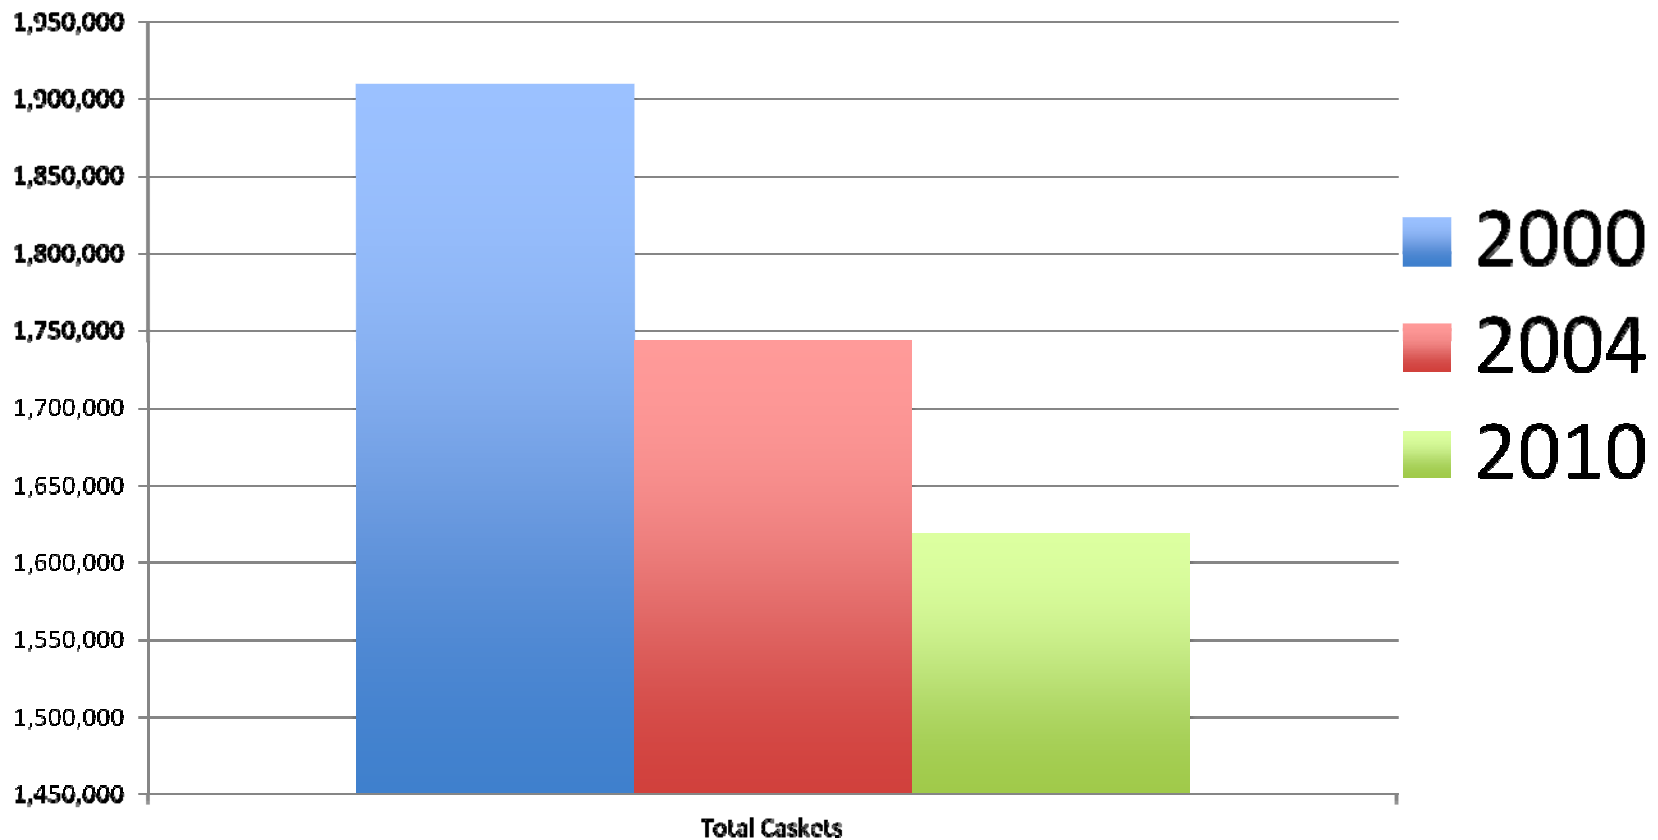

Casket Sales Declining > 1% per year