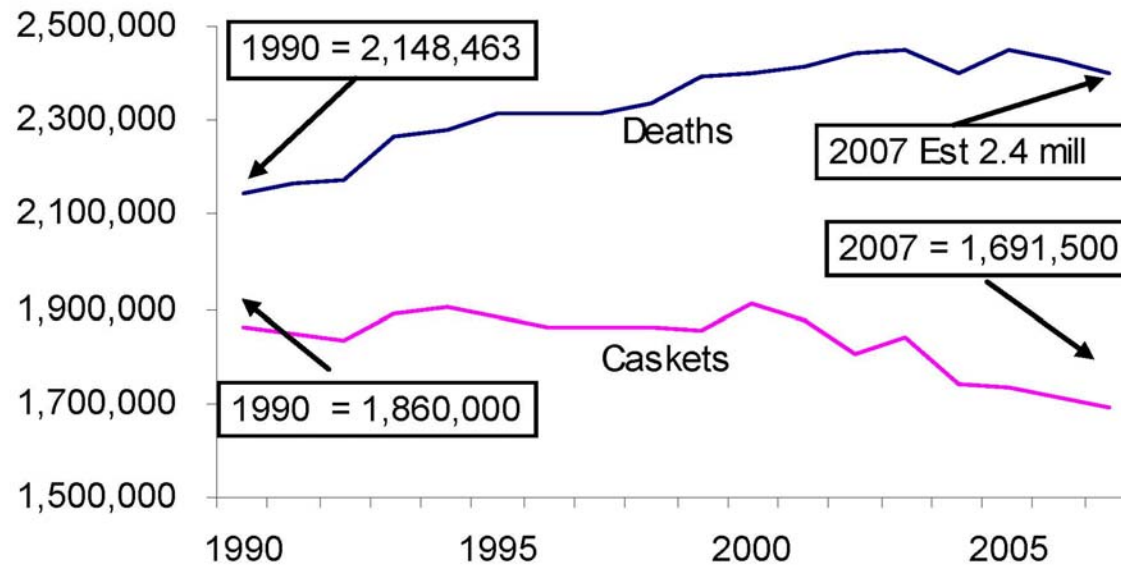

HOW DID WE GET HERE?

US Deaths Vs. Caskets

Source: National Center for Health Statistics &
The Casket Manufacturers and Suppliers Association